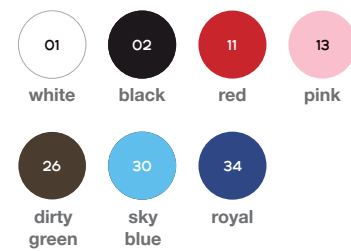

#### COLOURS

01

white

02

black

11

red

30

#### COLOURS

NATH KIDS BASICS

### COLOURS

01

white

02

black

48

deep  
red

### COLOURS

01/76

white/  
neon  
royal

02/72

black/  
neon  
yellow

47/87

deep navy/  
neon  
orange

86/47