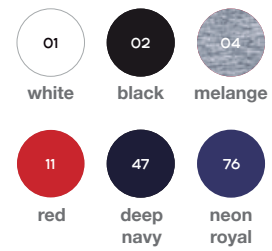

### COLOURS

01

white

02

black

48

deep  
red

#### COLOURS

02

black

11

red

47

deep navy

76

### COLOURS

NATH KIDS BASICS

### COLOURS

01/76

white/  
neon  
royal

02/72

black/  
neon  
yellow

47/87

deep navy/  
neon  
orange

86/47